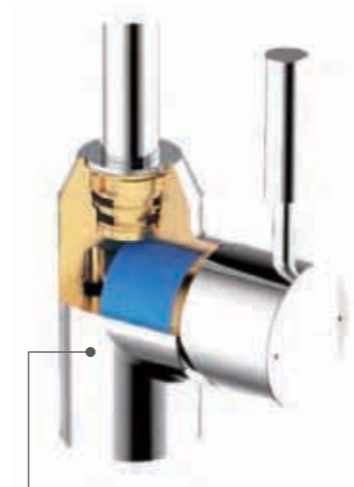

HARDWARE

ADVANCED TECHNOLOGY

Featured with creative shapes full of inspiration and the comfortable water flow, Bravat faucets and shower products ensure a refreshing and relaxing experience for both your body and mind throughout the day.

With the advanced technologies introduced below, Bravat products guarantee you a high-quality bathing experience.

Ⓐ -a
Past the salt spray test for 200 hours (of the European standard)