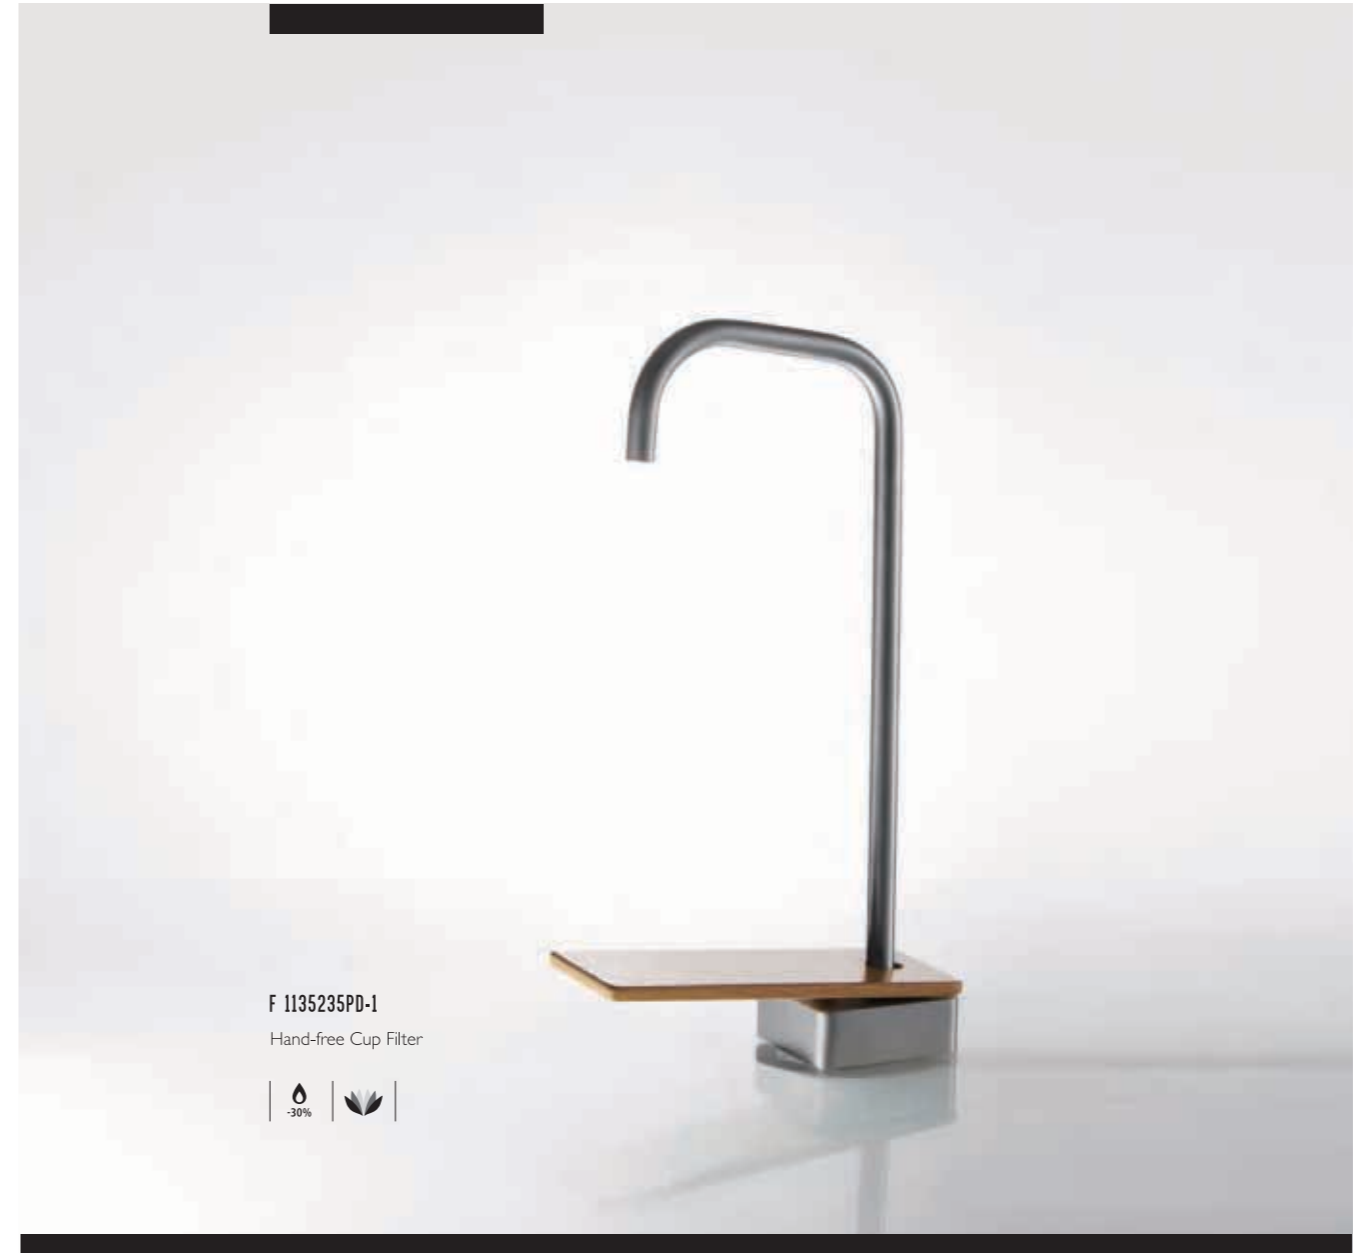

DERI

FAUCET 005

F 1161205BAF-CP
Single Handle Basin Mixer

reddot design award
winner

_019

_020

01
Mixers

02
Shower
Accessories

03
Hanging
Accessories

04
Intelligence Toilets
& Seats

05
Toilets & Bidets

06
Urinals
& Squatting Pans

07
Basins

08
Ceramic Product
Accessories

09
Bathtubs

10
Bathroom
Cabinets