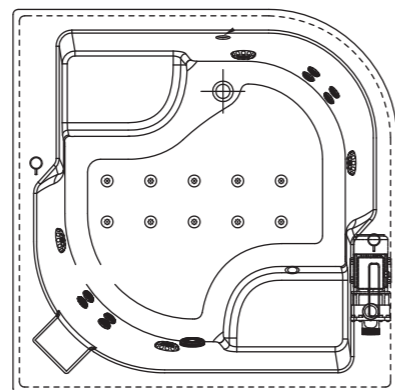

BATHTUB

Water Care

As long as you own one of Bravat's bathtubs, you can indulge yourself in great relaxation whenever you want.

Exclusive moments

W
a
t_er

C
are