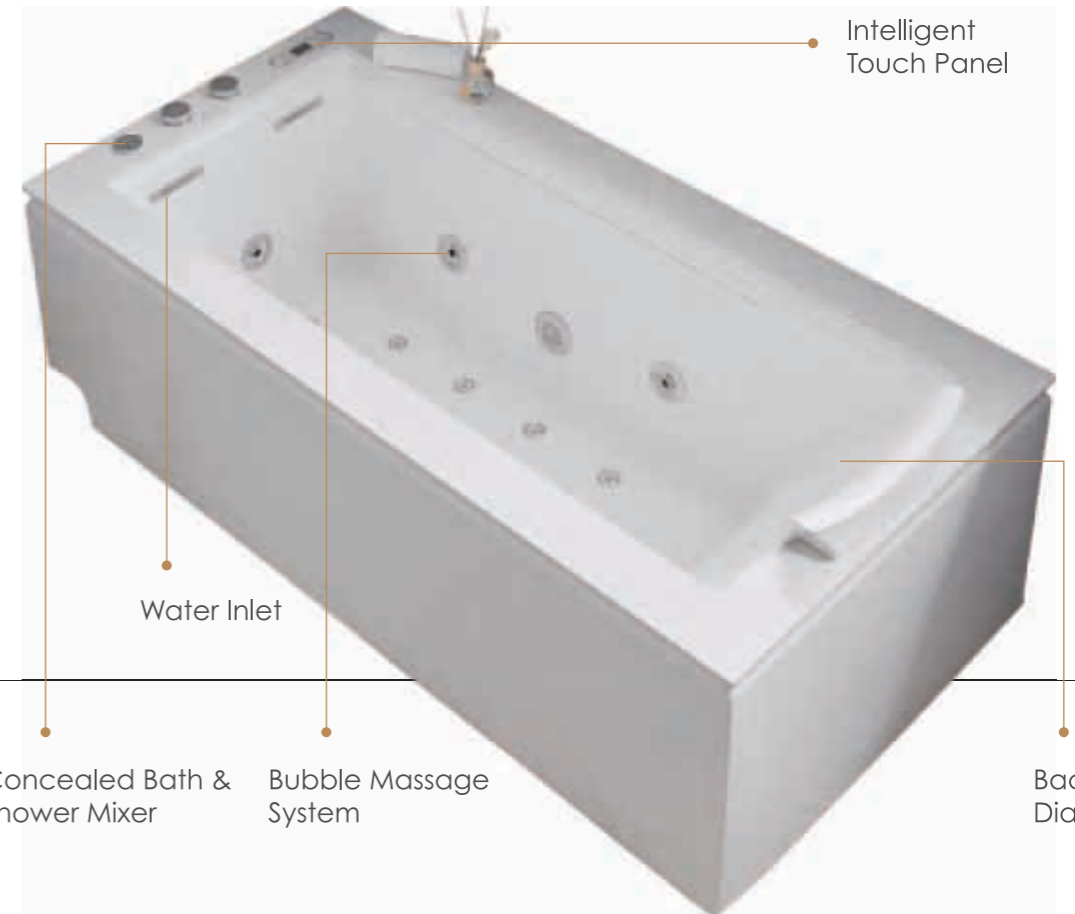

BATHTUB

ADVANCED TECHNOLOGY

Owning one Bravat bathtub, you are able to indulge yourself in great relaxation. An unprecedented pleasure in bathing, from Bravat's considerate "water care".

With the following advanced technologies, Bravat products guarantee your high quality bathing experience.