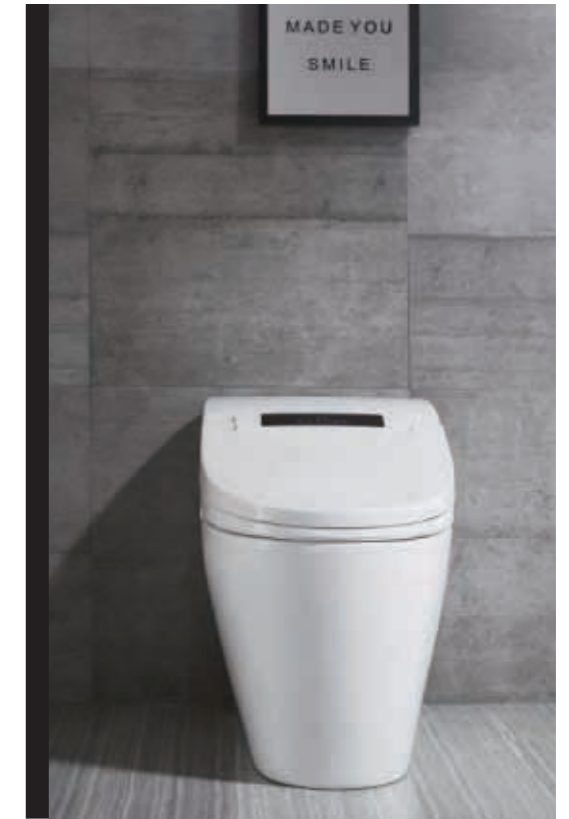

SMART
FUNCTIONS

ANGEL JOY

SMART TOILET 001

Industrial Design · Ceramic

MORE CARE, MORE COMFORT

From the ordinary 20 smart functions such as temperature control, auto deodorization and water cleansing, to the unique considerate functions such as bowel stimulation, bubble cleansing and dual water tanks, all for your comfortable and wonderful usage experience.