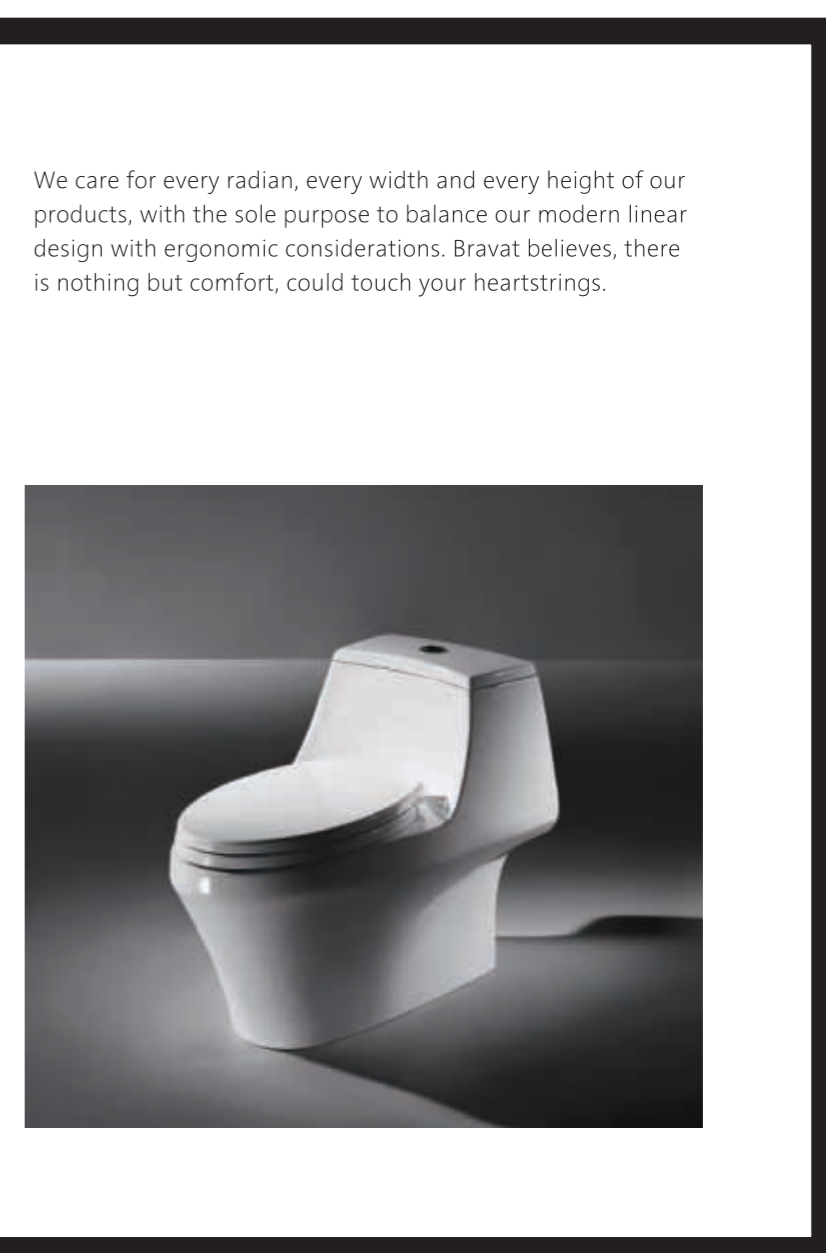

CERAMIC 014

Industrial Design · Ceramic

C 21120XUW-3CA

One-piece Toilet

730x518x650 mm

We care for every radian, every width and every height of our products, with the sole purpose to balance our modern linear design with ergonomic considerations. Bravat believes, there is nothing but comfort, could touch your heartstrings.