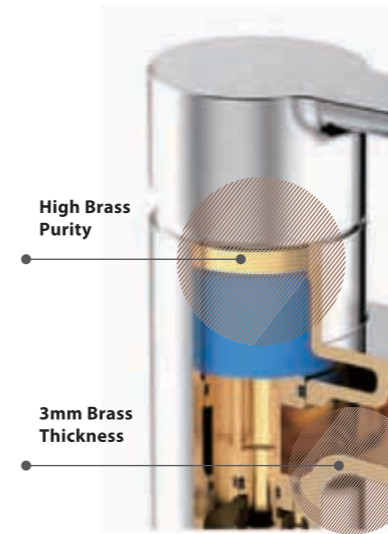

Zinc Ion **Cupric Ion**

With nearly no impurities, the metal atoms are able to form a tight and solid structure.

Impurities

Cupric Ion **Zinc Ion**

With large amounts of impurities, the metal atoms structure is irregular and loose.