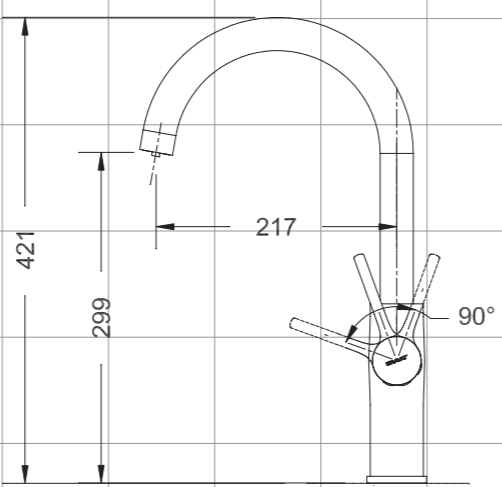

BRAVAT'S Advanced Technology

ADVANCED
TECHNOLOGY