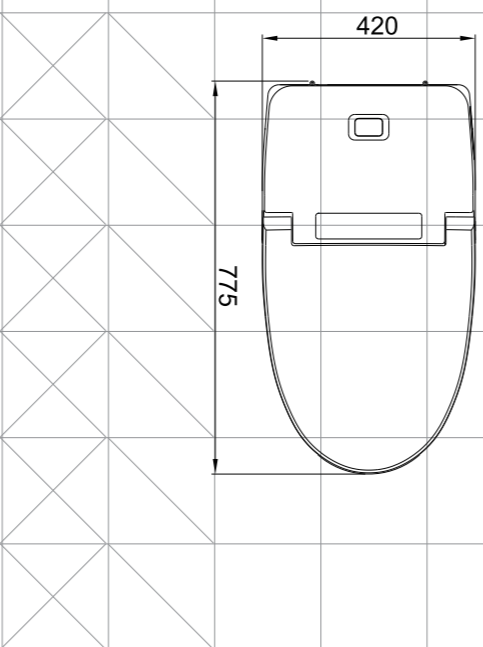

BRAVAT'S Advanced Technology

ADVANCED
TECHNOLOGY