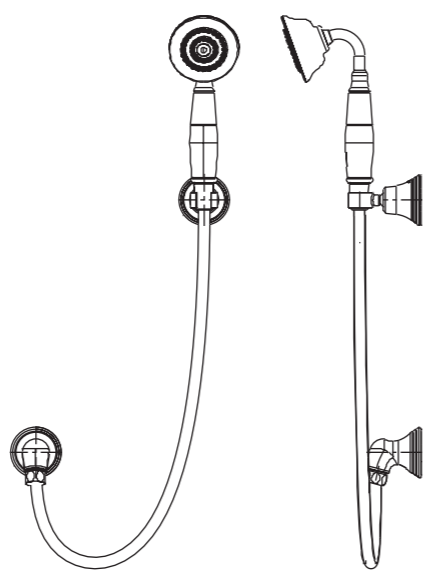

Single Handle Thermostatic Wall Mounted Shower Bar (w/ Spout)

Bathroom_

Aesthetics

Acc

Accomplish Perfection

ENJOYING
SHOWER

We do care
about every detail.

ACCESSORIES