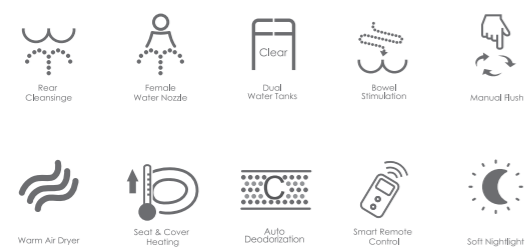

C 21152W-3-VP
One-piece intelligent Toilet
774x420x577mm